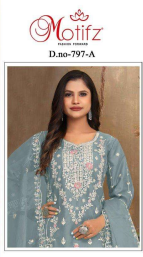

Motifz
D.no-797-A

TOP FABRIC : CHECK THE IMAGE ABOVE