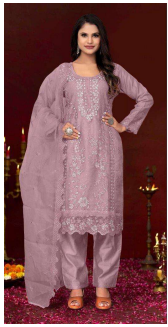

Motifz
D.no-811A

TOP FABRIC : CHECK THE IMAGE ABOVE